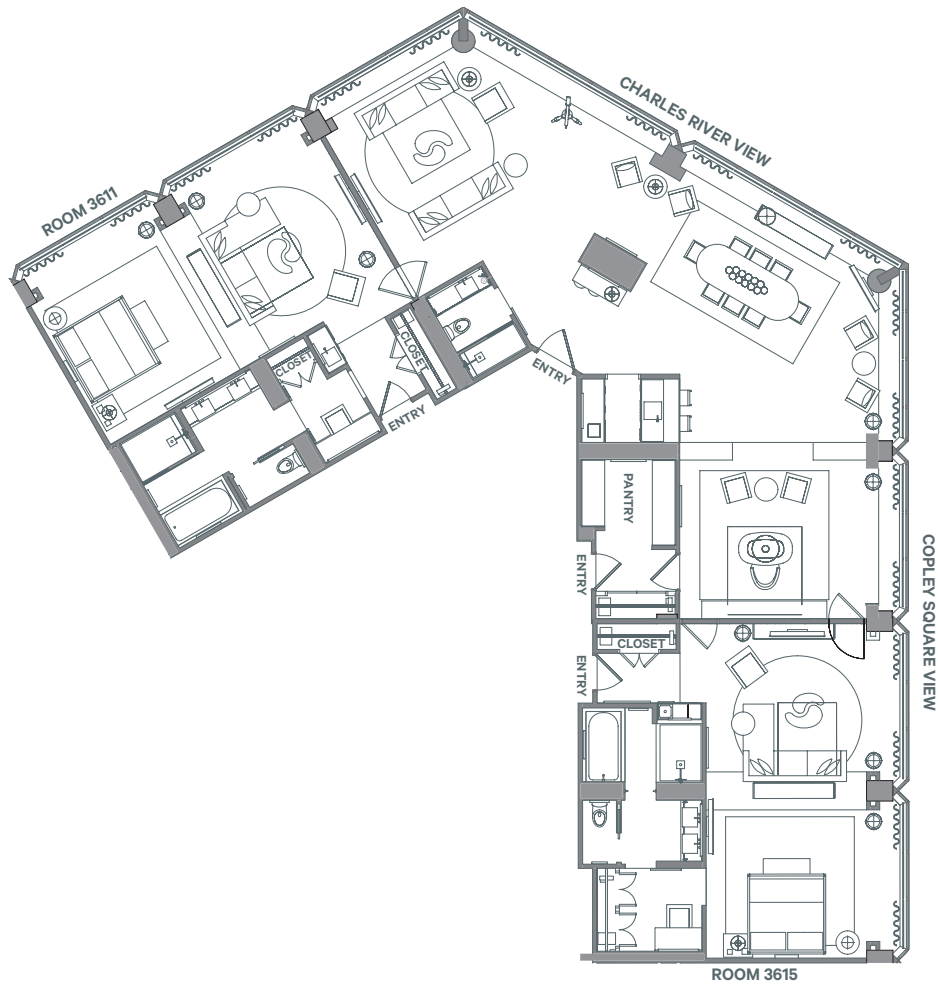

Presidential Suite Living Room

THE WESTIN
 COPLEY PLACE
 BOSTON

Suite Floor Plans

ROOMS AT A GLANCE

ROOM NAME	PARLOR		BED TYPE	VIEW
	SQ. FEET	CAPACITY		
PRESIDENTIAL SUITE	1,400	100	(2) KING BEDS, PARLOR	CHARLES RIVER, BEACON HILL, BOSTON HARBOR
IMPERIAL SUITE	1,200	100	(2) KING BEDS, PARLOR	CHARLES RIVER, BOSTON HARBOR
AMBASSADOR SUITE	550	25	KING, PARLOR-MURPHY, DOUBLE QUEENS	BOSTON HARBOR
DELUXE ONE-BEDROOM	550	25	KING, PARLOR-MURPHY	CHARLES RIVER, COPLEY SQUARE
EXECUTIVE ONE-BEDROOM	550	—	KING	CHARLES RIVER, SOUTH END
RIVERVIEW STUDIO SUITE	550	—	KING OR DOUBLE QUEENS	CHARLES RIVER, COPLEY SQUARE
STUDIO SUITE	480	—	KING OR DOUBLE QUEENS	COPLEY SQUARE, SOUTH END

Presidential Suite

- 2,900 square feet
- 36th floor
- Reception capacity: 100 guests
- Dining/conference area
- Built-in wet bar and separate pantry
- Two King bedrooms
- Views of Beacon Hill, Charles River and Boston Harbor

THE WESTIN
COPLEY PLACE
BOSTON

10 Huntington Avenue
Boston, MA, 02116
United States

T +1 617.262.9600

westincopleyplaceboston.com

Imperial Suite

- 2,700 square feet
- 36th floor
- Reception capacity: 100 guests
- Dining/conference area
- Built-in wet bar and separate pantry
- Two King bedrooms
- Views of the Charles River and Boston Harbor

Executive One-Bedroom

28 AVAILABLE

- 550 square feet
- Separate sitting area
- King bed
- Oversized bathroom
- Views of South End and Charles River

THE WESTIN
COPLEY PLACE
BOSTON

10 Huntington Avenue
Boston, MA, 02116
United States