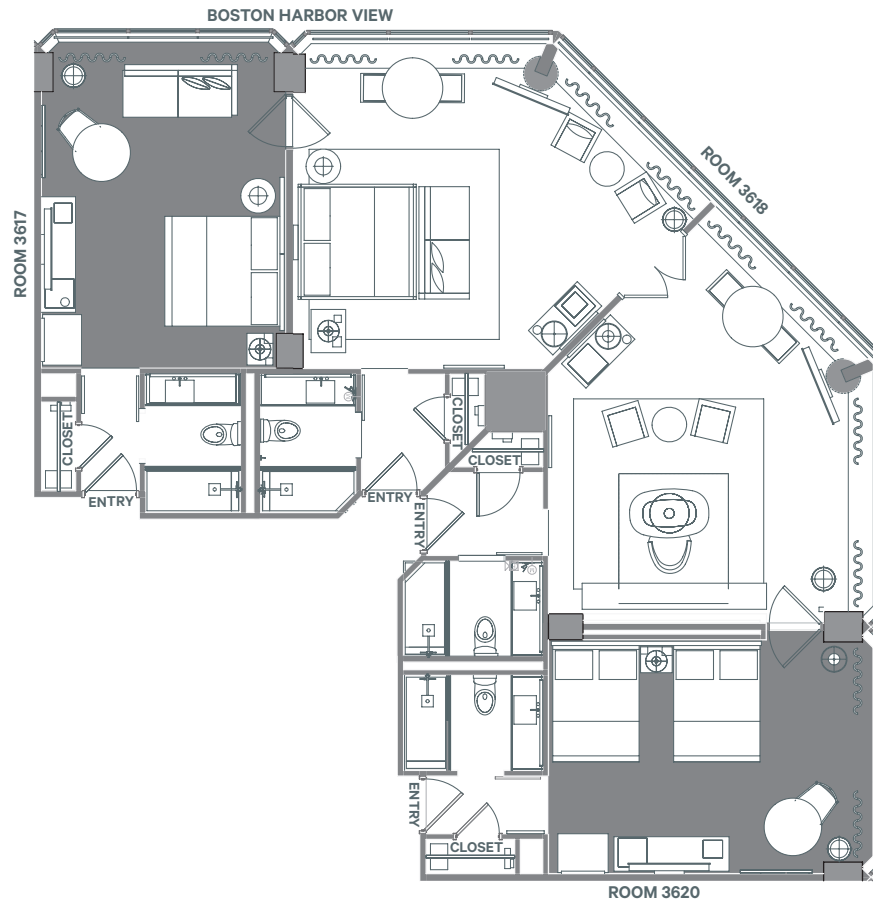

Presidential Suite Living Room

THE WESTIN
 COPLEY PLACE
 BOSTON

Suite Floor Plans

ROOMS AT A GLANCE

ROOM NAME	PARLOR		BED TYPE	VIEW
	SQ. FEET	CAPACITY		
PRESIDENTIAL SUITE	1,400	100	(2) KING BEDS, PARLOR	CHARLES RIVER, BEACON HILL, BOSTON HARBOR
IMPERIAL SUITE	1,200	100	(2) KING BEDS, PARLOR	CHARLES RIVER, BOSTON HARBOR
AMBASSADOR SUITE	550	25	KING, PARLOR-MURPHY, DOUBLE QUEENS	BOSTON HARBOR
DELUXE ONE-BEDROOM	550	25	KING, PARLOR-MURPHY	CHARLES RIVER, COPLEY SQUARE
EXECUTIVE ONE-BEDROOM	550	—	KING	CHARLES RIVER, SOUTH END
RIVERVIEW STUDIO SUITE	550	—	KING OR DOUBLE QUEENS	CHARLES RIVER, COPLEY SQUARE
STUDIO SUITE	480	—	KING OR DOUBLE QUEENS	COPLEY SQUARE, SOUTH END

Presidential Suite

- 2,900 square feet
- 36th floor
- Reception capacity: 100 guests
- Dining/conference area
- Built-in wet bar and separate pantry
- Two King bedrooms
- Views of Beacon Hill, Charles River and Boston Harbor

THE WESTIN
COPLEY PLACE
BOSTON

10 Huntington Avenue
Boston, MA, 02116
United States

T +1 617.262.9600

westincopleyplaceboston.com

Imperial Suite

- 2,700 square feet
- 36th floor
- Reception capacity: 100 guests
- Dining/conference area
- Built-in wet bar and separate pantry
- Two King bedrooms
- Views of the Charles River and Boston Harbor

THE WESTIN
COPLEY PLACE
BOSTON

10 Huntington Avenue
Boston, MA, 02116
United States

T +1 617.262.9600

westincopleyplaceboston.com

Ambassador Suite

- 1,650 square feet
- 36th floor
- Reception capacity: 25 guests
- Dining/conference area
- Two connecting parlors, each 550 square feet
- Three bedrooms (two King beds, one double Queen bed)
- Views of Boston Harbor