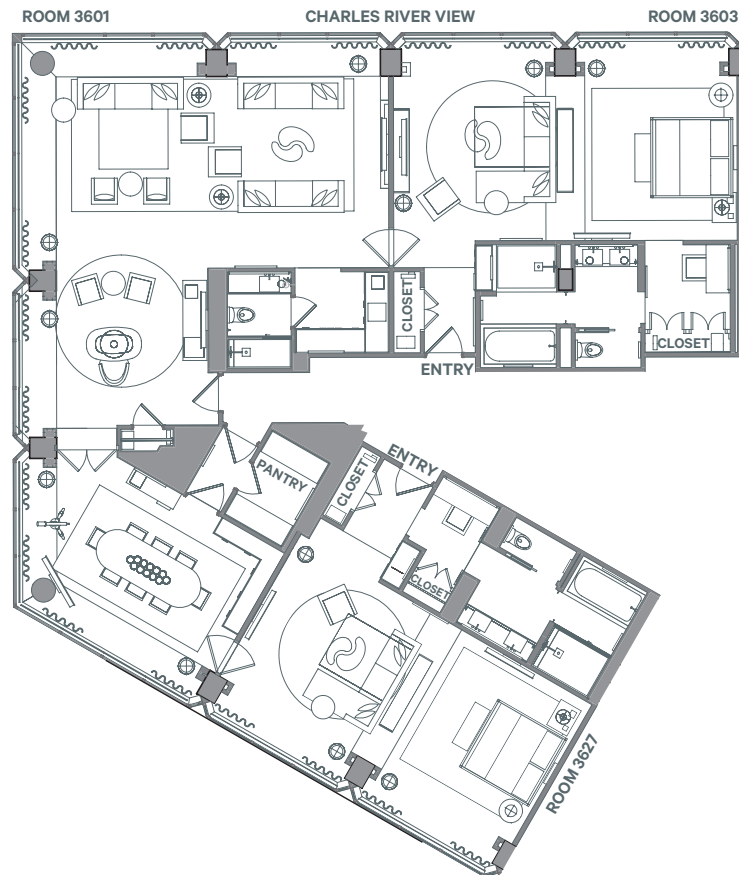

Presidential Suite Living Room

THE WESTIN
 COPLEY PLACE
 BOSTON

Suite Floor Plans

ROOMS AT A GLANCE

ROOM NAME	PARLOR		BED TYPE	VIEW
	SQ. FEET	CAPACITY		
PRESIDENTIAL SUITE	1,400	100	(2) KING BEDS, PARLOR	CHARLES RIVER, BEACON HILL, BOSTON HARBOR
IMPERIAL SUITE	1,200	100	(2) KING BEDS, PARLOR	CHARLES RIVER, BOSTON HARBOR
AMBASSADOR SUITE	550	25	KING, PARLOR-MURPHY, DOUBLE QUEENS	BOSTON HARBOR
DELUXE ONE-BEDROOM	550	25	KING, PARLOR-MURPHY	CHARLES RIVER, COPLEY SQUARE
EXECUTIVE ONE-BEDROOM	550	—	KING	CHARLES RIVER, SOUTH END
RIVERVIEW STUDIO SUITE	550	—	KING OR DOUBLE QUEENS	CHARLES RIVER, COPLEY SQUARE
STUDIO SUITE	480	—	KING OR DOUBLE QUEENS	COPLEY SQUARE, SOUTH END

Presidential Suite

- 2,900 square feet
- 36th floor
- Reception capacity: 100 guests
- Dining/conference area
- Built-in wet bar and separate pantry
- Two King bedrooms
- Views of Beacon Hill, Charles River and Boston Harbor

THE WESTIN
COPLEY PLACE
BOSTON

10 Huntington Avenue
Boston, MA, 02116
United States

T +1 617.262.9600

westincopleyplaceboston.com

Imperial Suite

- 2,700 square feet
- 36th floor
- Reception capacity: 100 guests
- Dining/conference area
- Built-in wet bar and separate pantry
- Two King bedrooms
- Views of the Charles River and Boston Harbor

THE WESTIN
COPLEY PLACE
BOSTON

10 Huntington Avenue
Boston, MA, 02116
United States

T +1 617.262.9600

westincopleyplaceboston.com

Ambassador Suite

- 1,650 square feet
- 36th floor
- Reception capacity: 25 guests
- Dining/conference area
- Two connecting parlors, each 550 square feet
- Three bedrooms (two King beds, one double Queen bed)
- Views of Boston Harbor