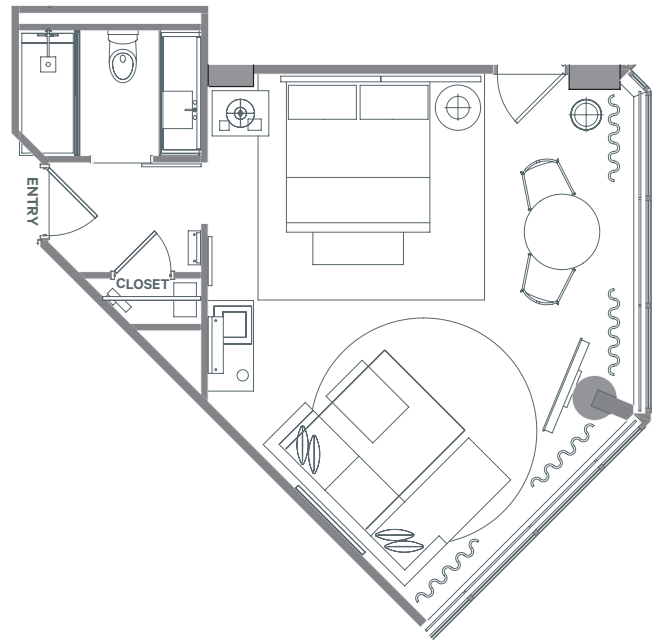

Presidential Suite

- 2,900 square feet
- 36th floor
- Reception capacity: 100 guests
- Dining/conference area
- Built-in wet bar and separate pantry
- Two King bedrooms
- Views of Beacon Hill, Charles River and Boston Harbor

Executive One-Bedroom

28 AVAILABLE

- 550 square feet
- Separate sitting area
- King bed
- Oversized bathroom
- Views of South End and Charles River

THE WESTIN
COPLEY PLACE
BOSTON

10 Huntington Avenue
Boston, MA, 02116
United States

T +1 617.262.9600

westincopleyplaceboston.com

Riverview Studio Suite

33 AVAILABLE

- 550 square feet
- King or double Queen beds
- Pull-out sofa
- Views of Charles River and Copley Square

Studio Suite

75 AVAILABLE

- 480 square feet
- King or double Queen beds
- Pull-out sofa available in King rooms
- Views of South End and Copley Square

THE WESTIN
COPLEY PLACE
BOSTON

10 Huntington Avenue
Boston, MA, 02116
United States