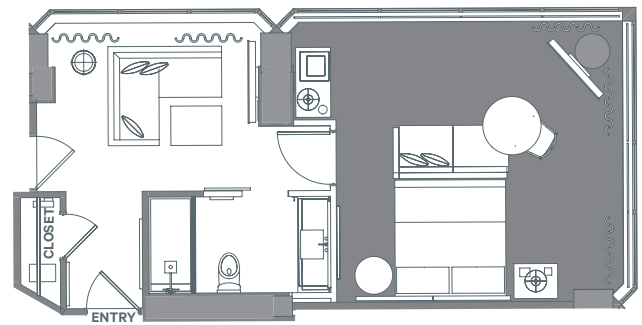

THE WESTIN
COPLEY PLACE
BOSTON

10 Huntington Avenue
Boston, MA, 02116
United States

T +1 617.262.9600

westincopleyplaceboston.com

Ambassador Suite

- 1,650 square feet
- 36th floor
- Reception capacity: 25 guests
- Dining/conference area
- Two connecting parlors, each 550 square feet
- Three bedrooms (two King beds, one double Queen bed)
- Views of Boston Harbor

THE WESTIN
COPLEY PLACE
BOSTON

10 Huntington Avenue
Boston, MA, 02116
United States

T +1 617.262.9600

westincopleyplaceboston.com

Deluxe One-Bedroom

4 AVAILABLE

- 925 square feet
- Reception capacity: 25 guests
- Dining/conference area
- Parlor: 550 square feet
- Includes King bedroom with Murphy bed in parlor
- Views of Charles River and Copley Square

Executive One-Bedroom

28 AVAILABLE

- 550 square feet
- Separate sitting area
- King bed
- Oversized bathroom
- Views of South End and Charles River

THE WESTIN
COPLEY PLACE
BOSTON

10 Huntington Avenue
Boston, MA, 02116
United States

T +1 617.262.9600

westincopleyplaceboston.com

Riverview Studio Suite

33 AVAILABLE

- 550 square feet
- King or double Queen beds
- Pull-out sofa
- Views of Charles River and Copley Square

Studio Suite

75 AVAILABLE