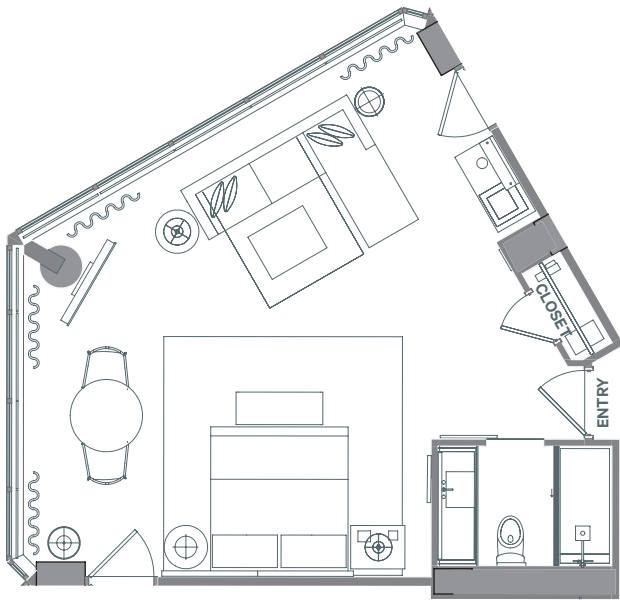

Executive One-Bedroom

28 AVAILABLE

- 550 square feet
- Separate sitting area
- King bed
- Oversized bathroom
- Views of South End and Charles River

THE WESTIN
COPLEY PLACE
BOSTON

10 Huntington Avenue
Boston, MA, 02116
United States

T +1 617.262.9600

westincopleyplaceboston.com

Riverview Studio Suite

33 AVAILABLE

- 550 square feet
- King or double Queen beds
- Pull-out sofa
- Views of Charles River and Copley Square

Studio Suite

75 AVAILABLE

- 480 square feet
- King or double Queen beds
- Pull-out sofa available in King rooms
- Views of South End and Copley Square

THE WESTIN
COPLEY PLACE
BOSTON

10 Huntington Avenue
Boston, MA, 02116
United States