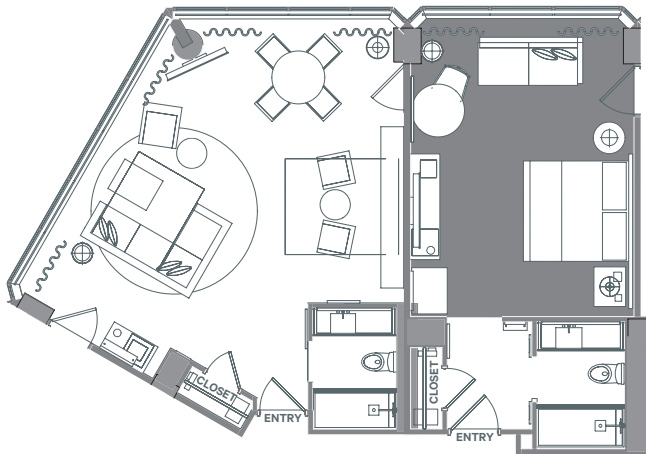

Presidential Suite

- 2,900 square feet
- 36th floor
- Reception capacity: 100 guests
- Dining/conference area
- Built-in wet bar and separate pantry
- Two King bedrooms
- Views of Beacon Hill, Charles River and Boston Harbor

THE WESTIN
COPLEY PLACE
BOSTON

10 Huntington Avenue
Boston, MA, 02116
United States

T +1 617.262.9600

westincopleyplaceboston.com

Deluxe One-Bedroom

4 AVAILABLE

- 925 square feet
- Reception capacity: 25 guests
- Dining/conference area
- Parlor: 550 square feet
- Includes King bedroom with Murphy bed in parlor
- Views of Charles River and Copley Square

Executive One-Bedroom

28 AVAILABLE

- 550 square feet
- Separate sitting area
- King bed
- Oversized bathroom
- Views of South End and Charles River

THE WESTIN
COPLEY PLACE
BOSTON

10 Huntington Avenue
Boston, MA, 02116
United States

T +1 617.262.9600

westincopleyplaceboston.com

Riverview Studio Suite

33 AVAILABLE

- 550 square feet
- King or double Queen beds
- Pull-out sofa
- Views of Charles River and Copley Square

Studio Suite

75 AVAILABLE